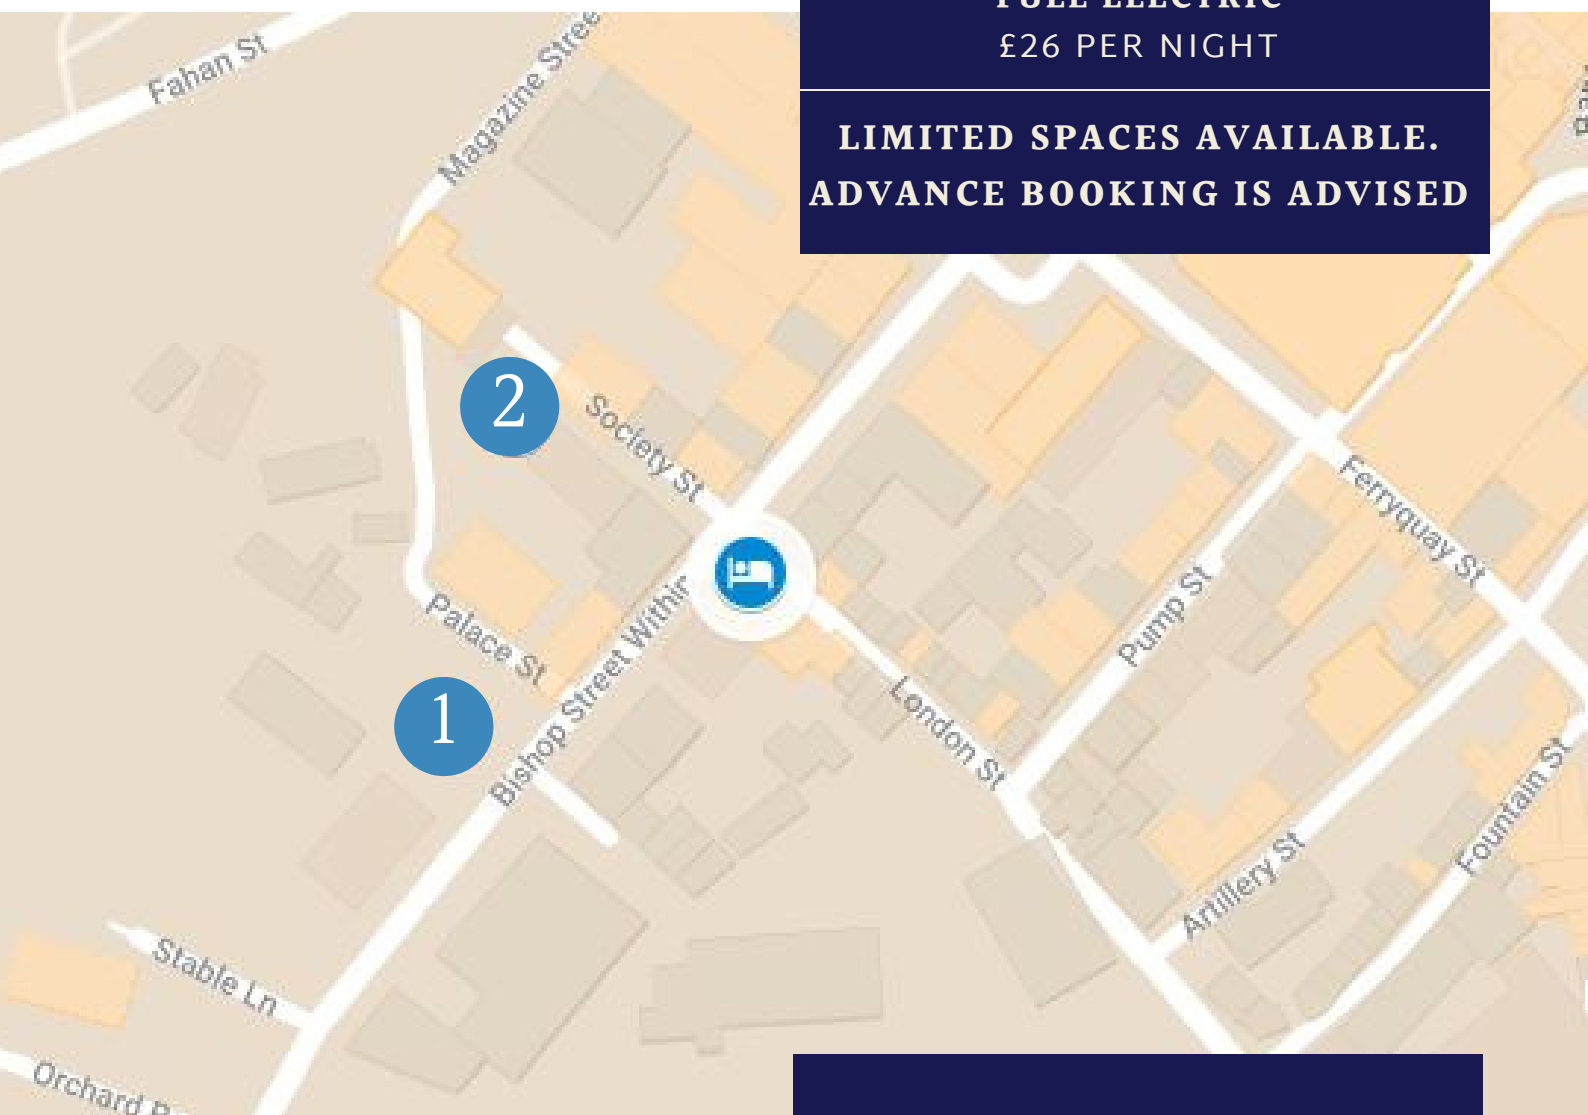

BISHOP'S GATE
HOTEL

CAR PARKING OPTIONS

VALET PARKING

SECURE PARKING FACILITY.

£16 PER 24 HOUR USE

ELECTRIC CAR VALET PARKING

SECURE PARKING FACILITY WITH
CHARGING PORT ACCESS

HYBRID ELECTRIC

£21 PER NIGHT

FULL ELECTRIC

£26 PER NIGHT

**LIMITED SPACES AVAILABLE.
ADVANCE BOOKING IS ADVISED**

PAY & DISPLAY CAR PARKS

1. BISHOP STREET CAR PARK: 174 SPACES

2. SOCIETY STREET CAR PARK: 24 SPACES

Both car parks are open air, council owned facilities.